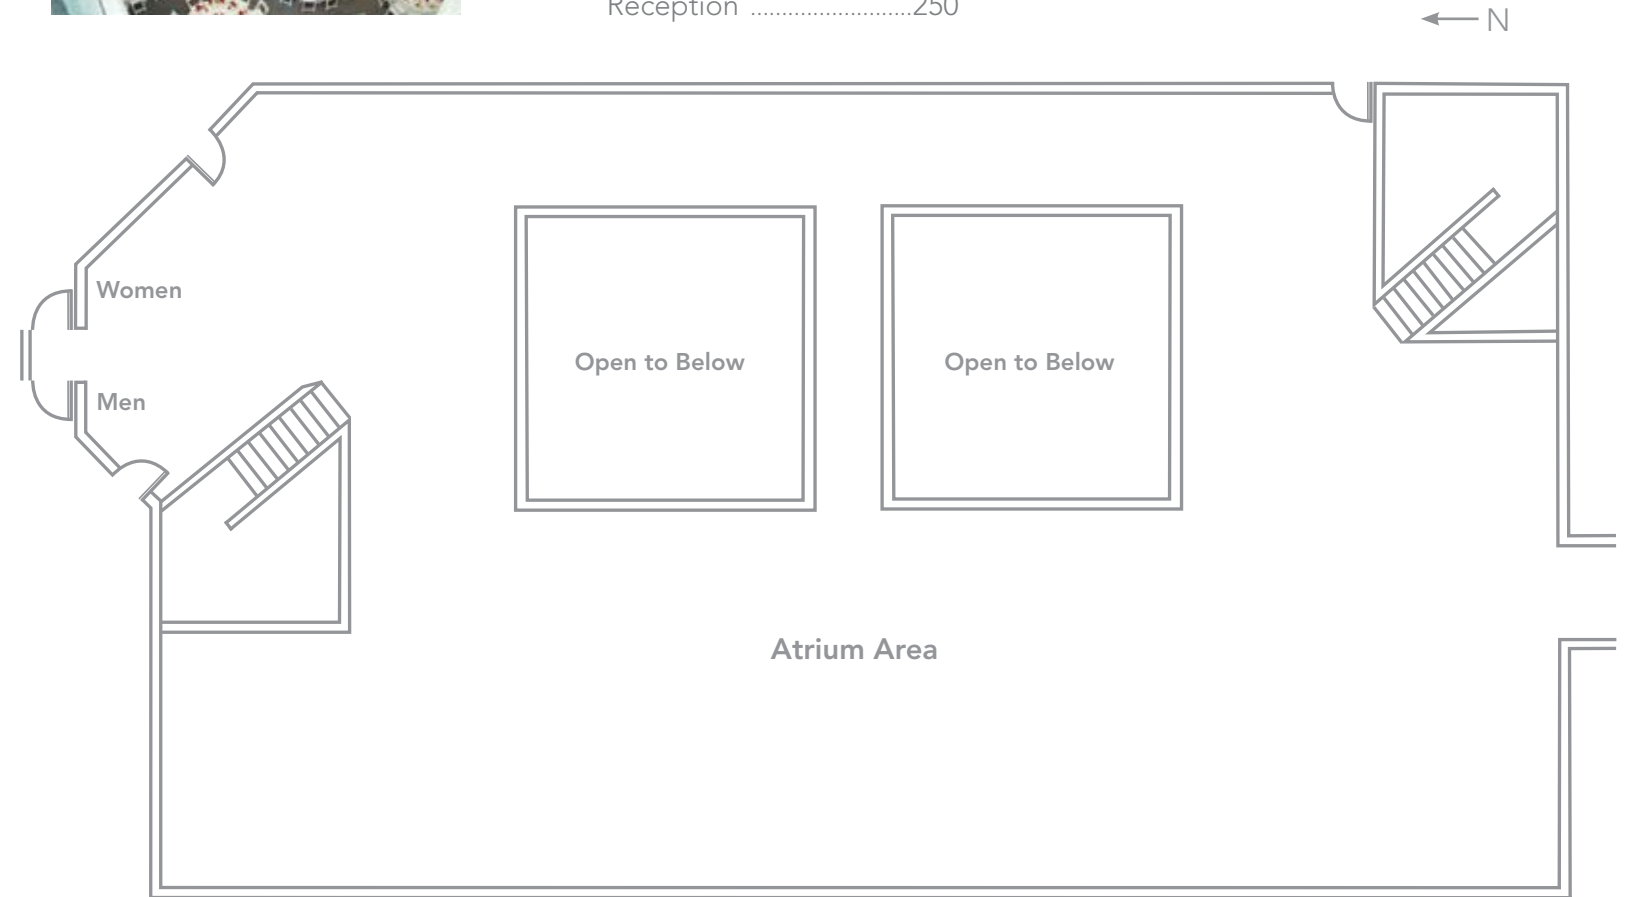

ROOM CAPACITIES

ASSEMBLY

Total Square Feet5,500
 Classroom60
 Theater300
 Banquet 10200-250
 Reception500

ATRIUM

Total Square Feet3,550
 Classroom60
 Theater150
 Banquet 10100
 Reception250

BOARDROOM

Total Square Feet800

Classroom26

LOUNGE

Total Square Feet1600

Cocktail Reception50

DIRECTIONS TO DOOLITTLE HALL

FROM DENVER

Take I-25 South to Colorado Springs and exit 156, the North Gate to the Air Force Academy. From the North Gate entrance, follow the road and take the first left onto Stadium Blvd. Proceed on Stadium Blvd. approximately one mile to Academy Drive and then turn right. Follow Academy Drive west until you reach Doolittle Hall on your right.