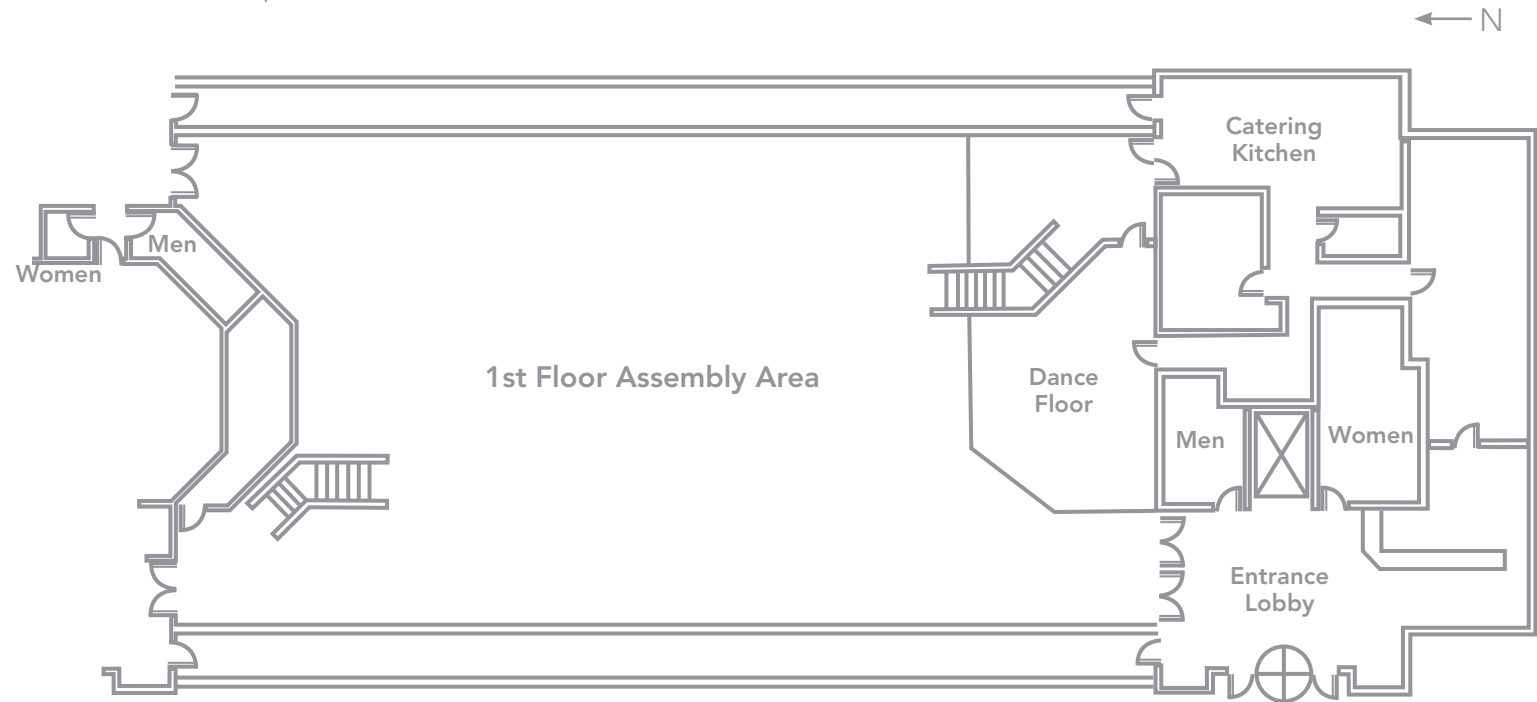

ASSEMBLY

Total Square Feet 5,500
Classroom 60
Theater 300
Banquet 10 200-250
Reception 500