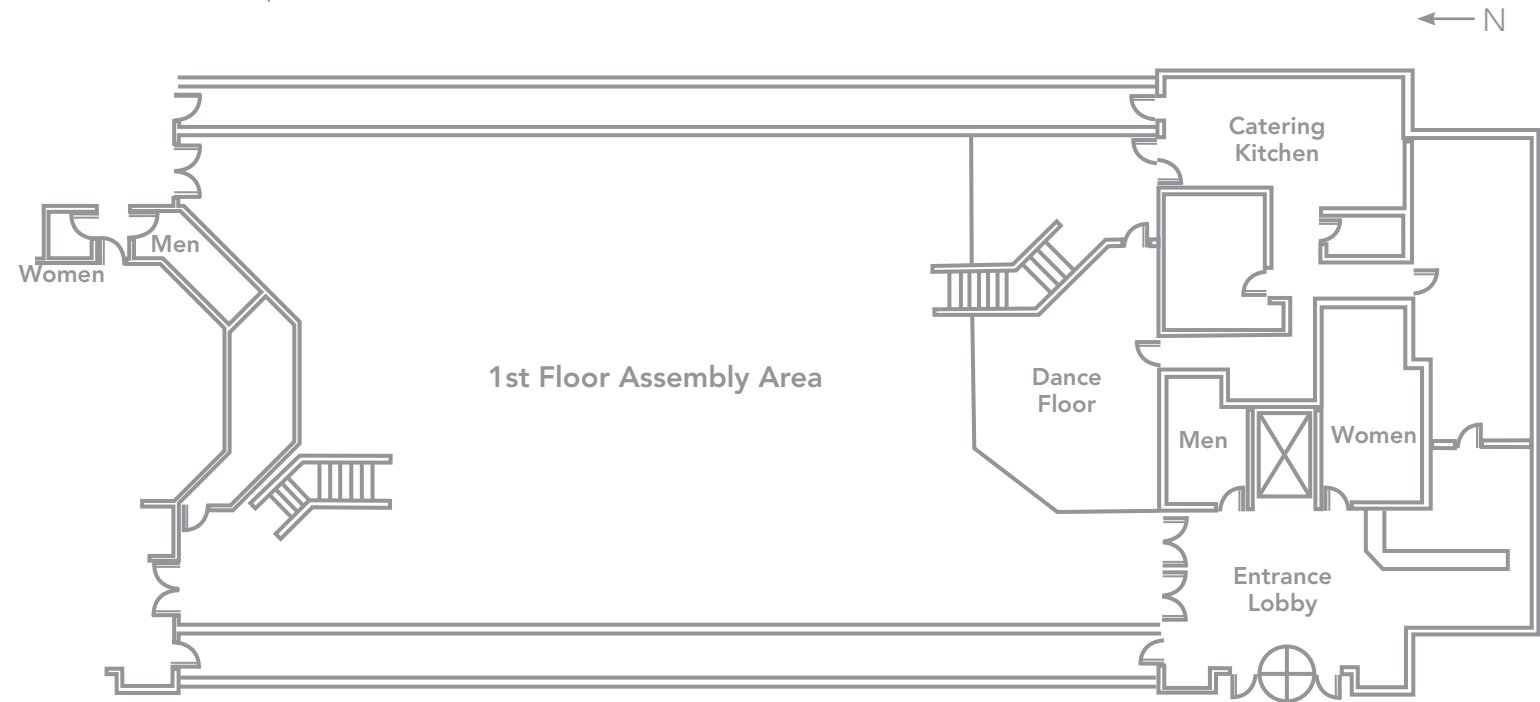

ASSEMBLY

Total Square Feet 5,500
Classroom 60
Theater 300
Banquet 10 200-250
Reception 500