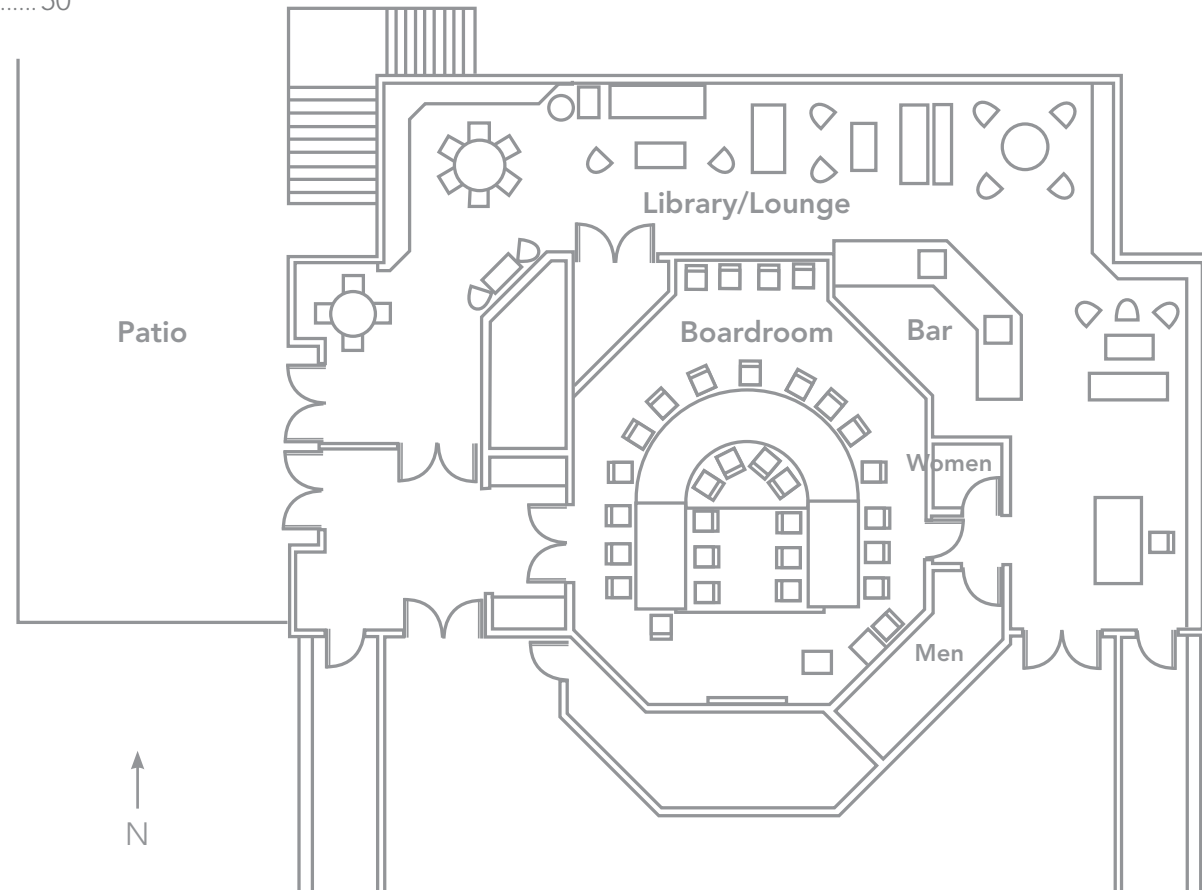

ROOM CAPACITIES

ASSEMBLY

Total Square Feet5,500
 Classroom60
 Theater300
 Banquet 10200-250
 Reception500

ATRIUM

Total Square Feet3,550
 Classroom60
 Theater150
 Banquet 10100
 Reception250

BOARDROOM

Total Square Feet800

Classroom26

LOUNGE

Total Square Feet1600

Cocktail Reception50

DIRECTIONS TO DOOLITTLE HALL

FROM DENVER

Take I-25 South to Colorado Springs and exit 156, the North Gate to the Air Force Academy. From the North Gate entrance, follow the road and take the first left onto Stadium Blvd. Proceed on Stadium Blvd. approximately one mile to Academy Drive and then turn right. Follow Academy Drive west until you reach Doolittle Hall on your right.