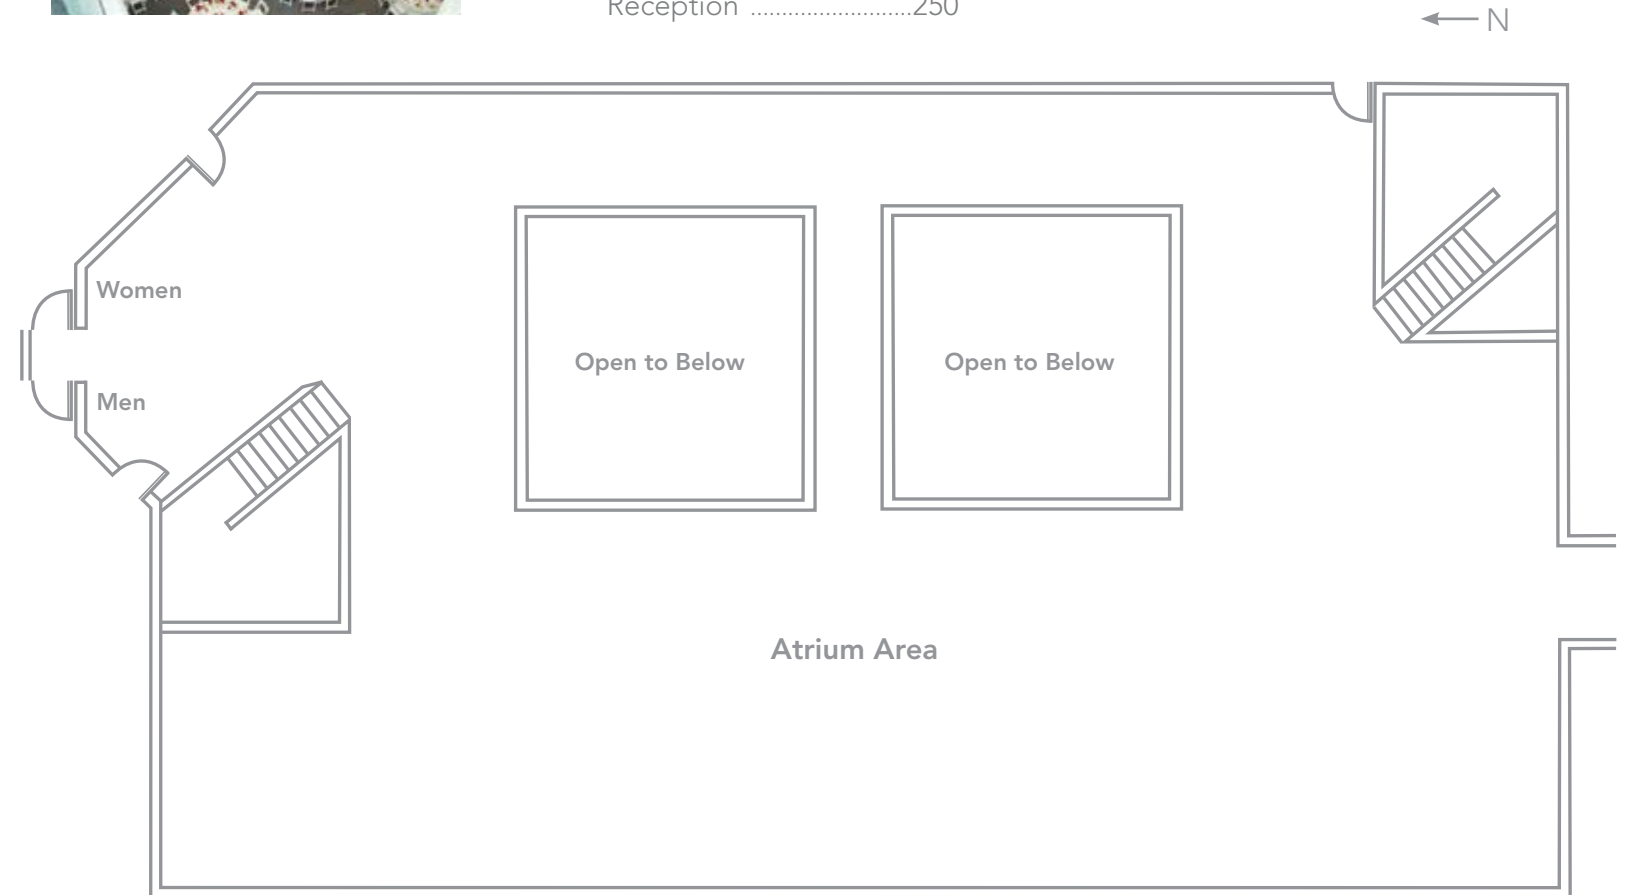

ROOM CAPACITIES

ASSEMBLY

Total Square Feet5,500
 Classroom60
 Theater300
 Banquet 10200-250
 Reception500

ATRIUM

Total Square Feet3,550
 Classroom60
 Theater150
 Banquet 10100
 Reception250

BOARDROOM

Total Square Feet800