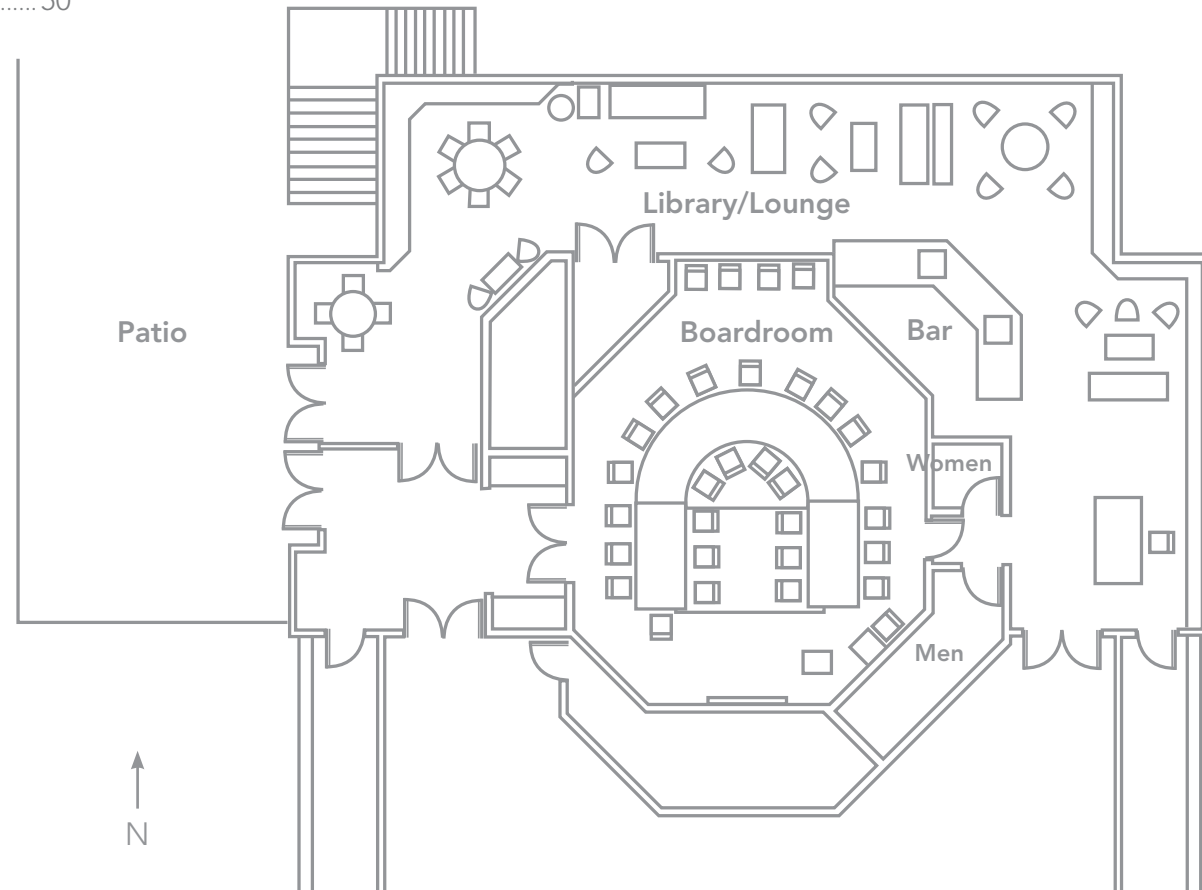

## BOARDROOM

Total Square Feet .....800

Classroom .....26

## LOUNGE

Total Square Feet .....1600

Cocktail Reception .....50